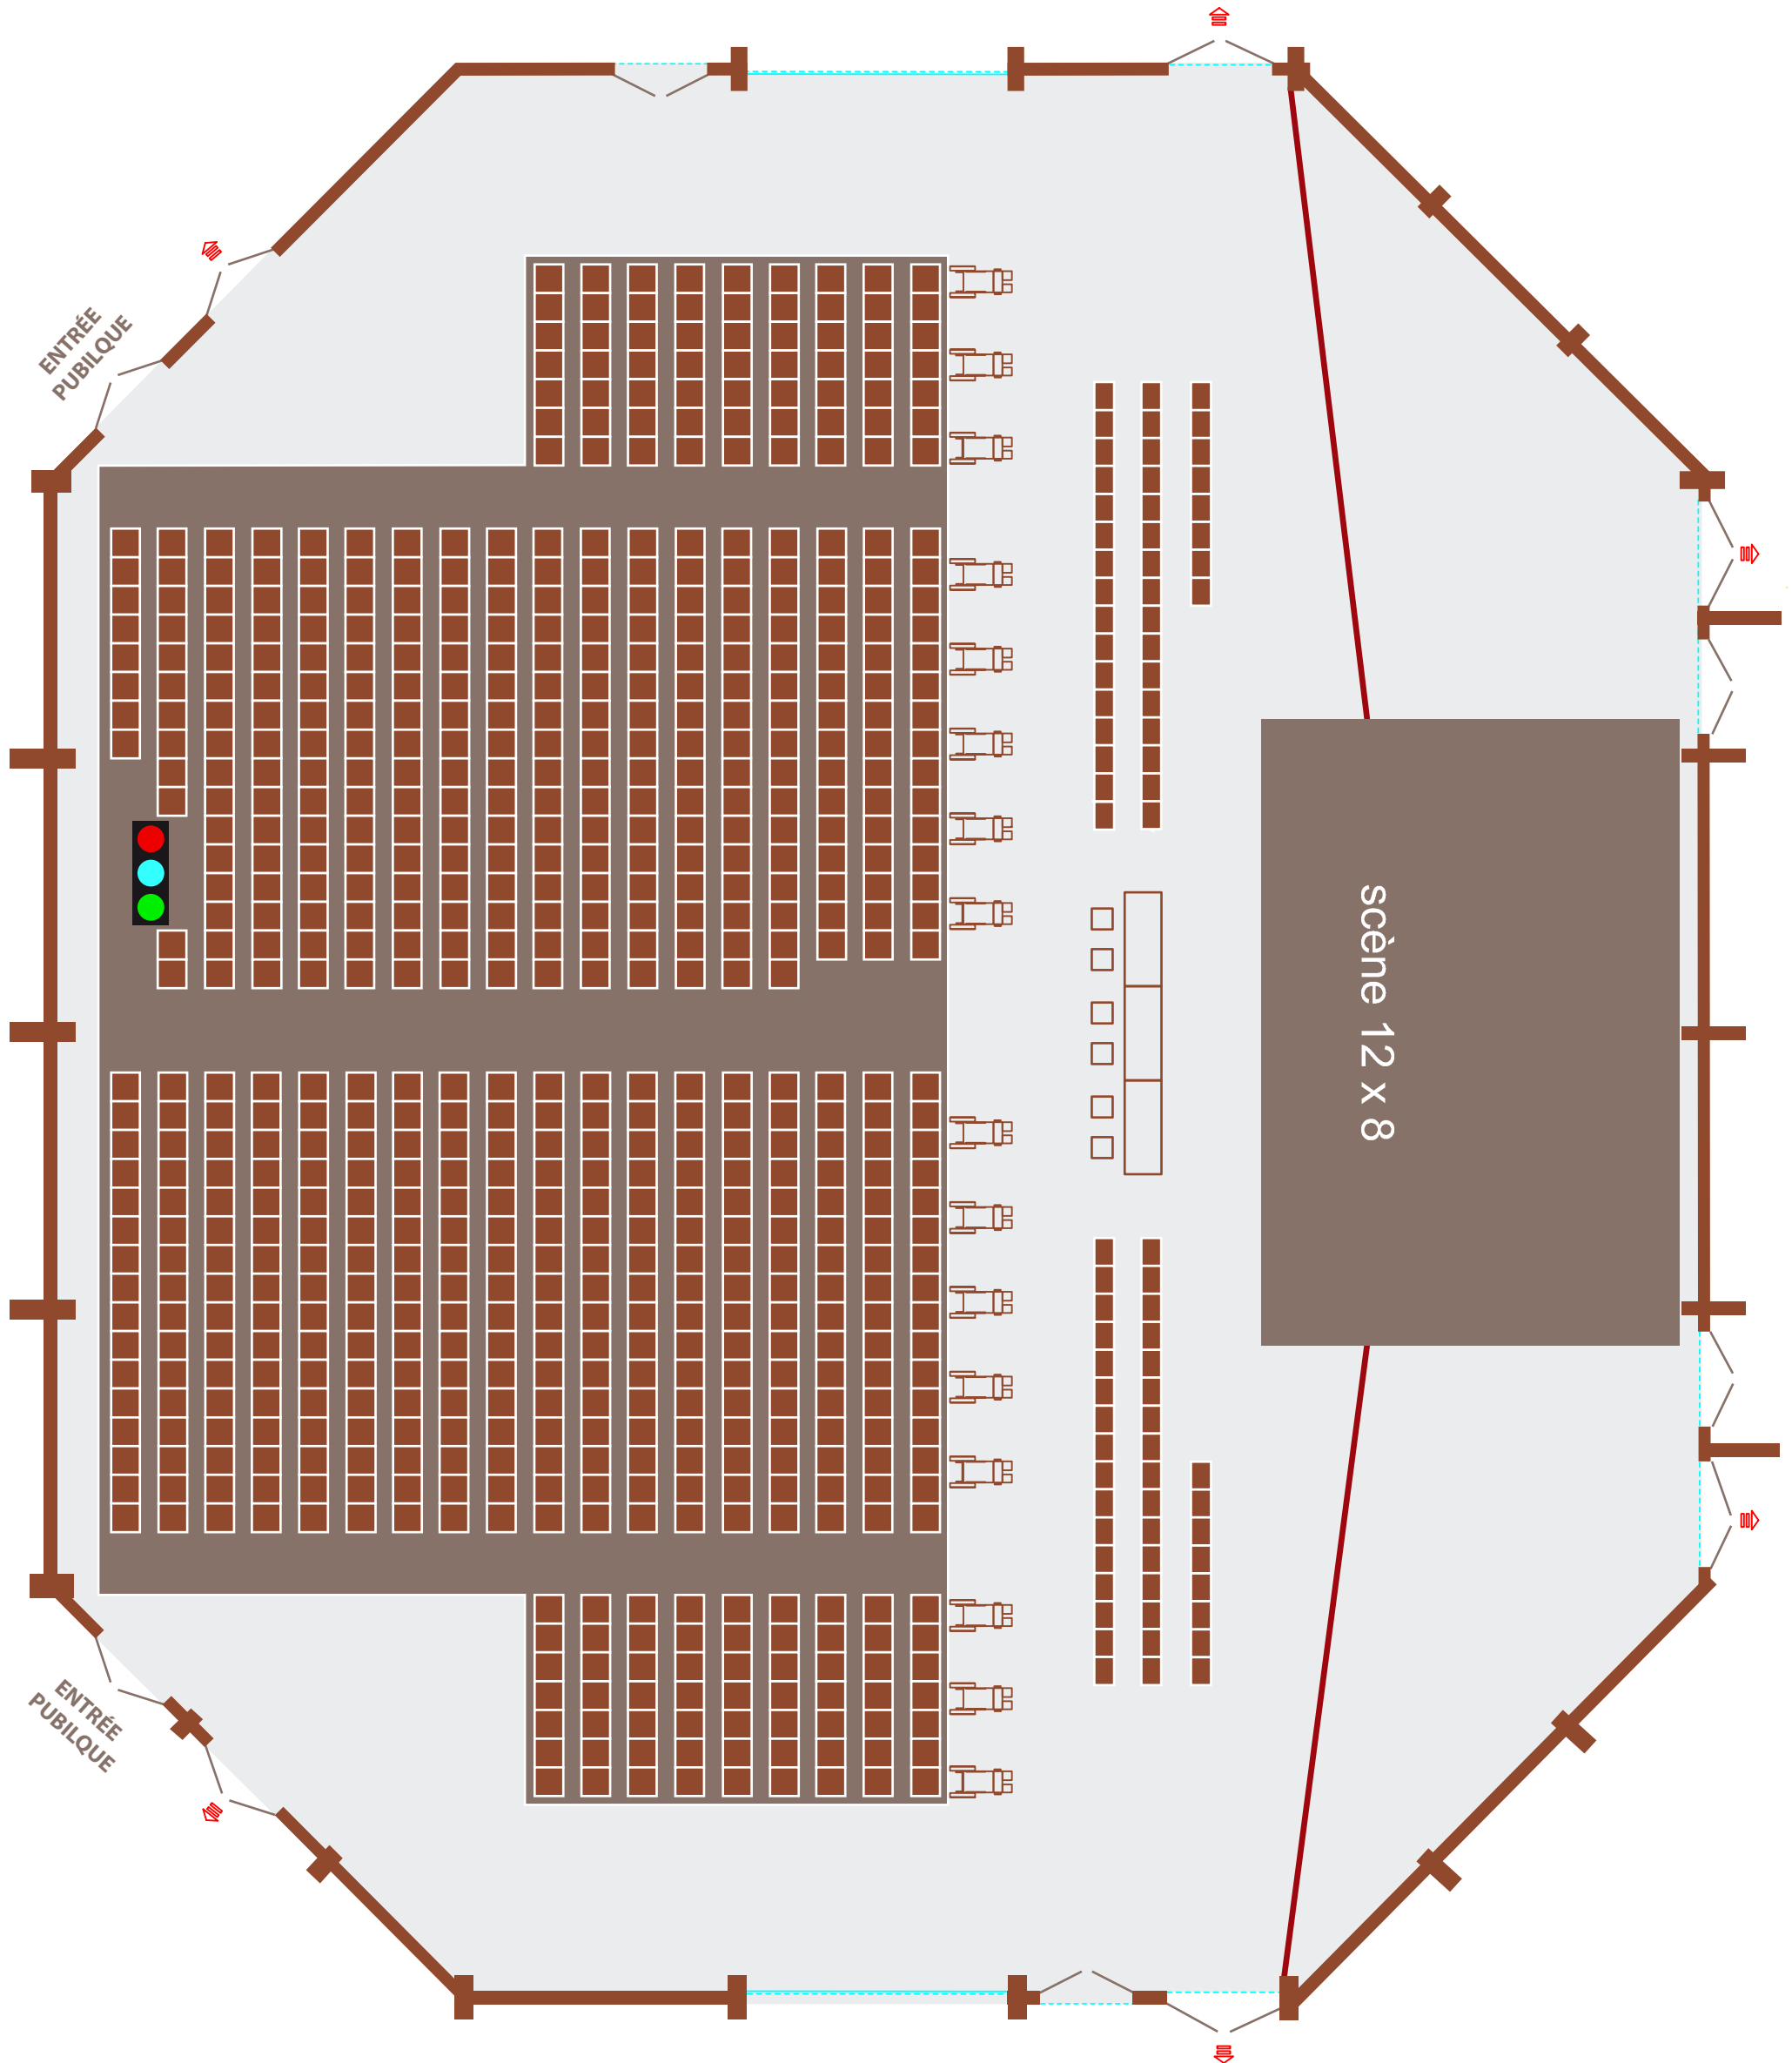

Only the main stand can be arranged in three different ways:

- opened out 50% for 275 seats including 10 PMR
- opened out 75% for 403 seats including 10 PMR
- opened out 100% for 555 seats including 10 PMR

It can be supplemented by two side stands each with 61 seats and by chairs on the floor to seat a total of 1,000 people.

Examples of available layouts:

- The main stand opened out 50% for 275 seats including 10 PMR with the two side stands each with 61 seats to give a total of 397 seats
- The main stand opened out 75% for 403 seats including 10 PMR with the two side stands for a total of 525 including 16 PMR
- The main stand opened out 100% with the two side stands for 687 seats including 16 PMR supplemented with chairs on the floor for a total of 1,000 seats

The stand can also be completely opened out (3.50 m floor footing). The auditorium can therefore be used as an exhibition area for trade fairs or as a room with a flat floor for a dinner show.

Auditorium 537 Places

-  SORTIE DE SECOUR
-  RÉGIE LUMIÈRE
-  PLACE EN MOBILITÉ RÉDUITE (PMR)
-  RIDEAU DE SCÈNE
-  TABLE

Auditorium 737 Places

-  SORTIE DE SECOUR
-  RÉGIE LUMIÈRE
-  PLACE EN MOBILITÉ RÉDUITE (PMR)
-  RIDEAU DE SCÈNE
-  TABLE