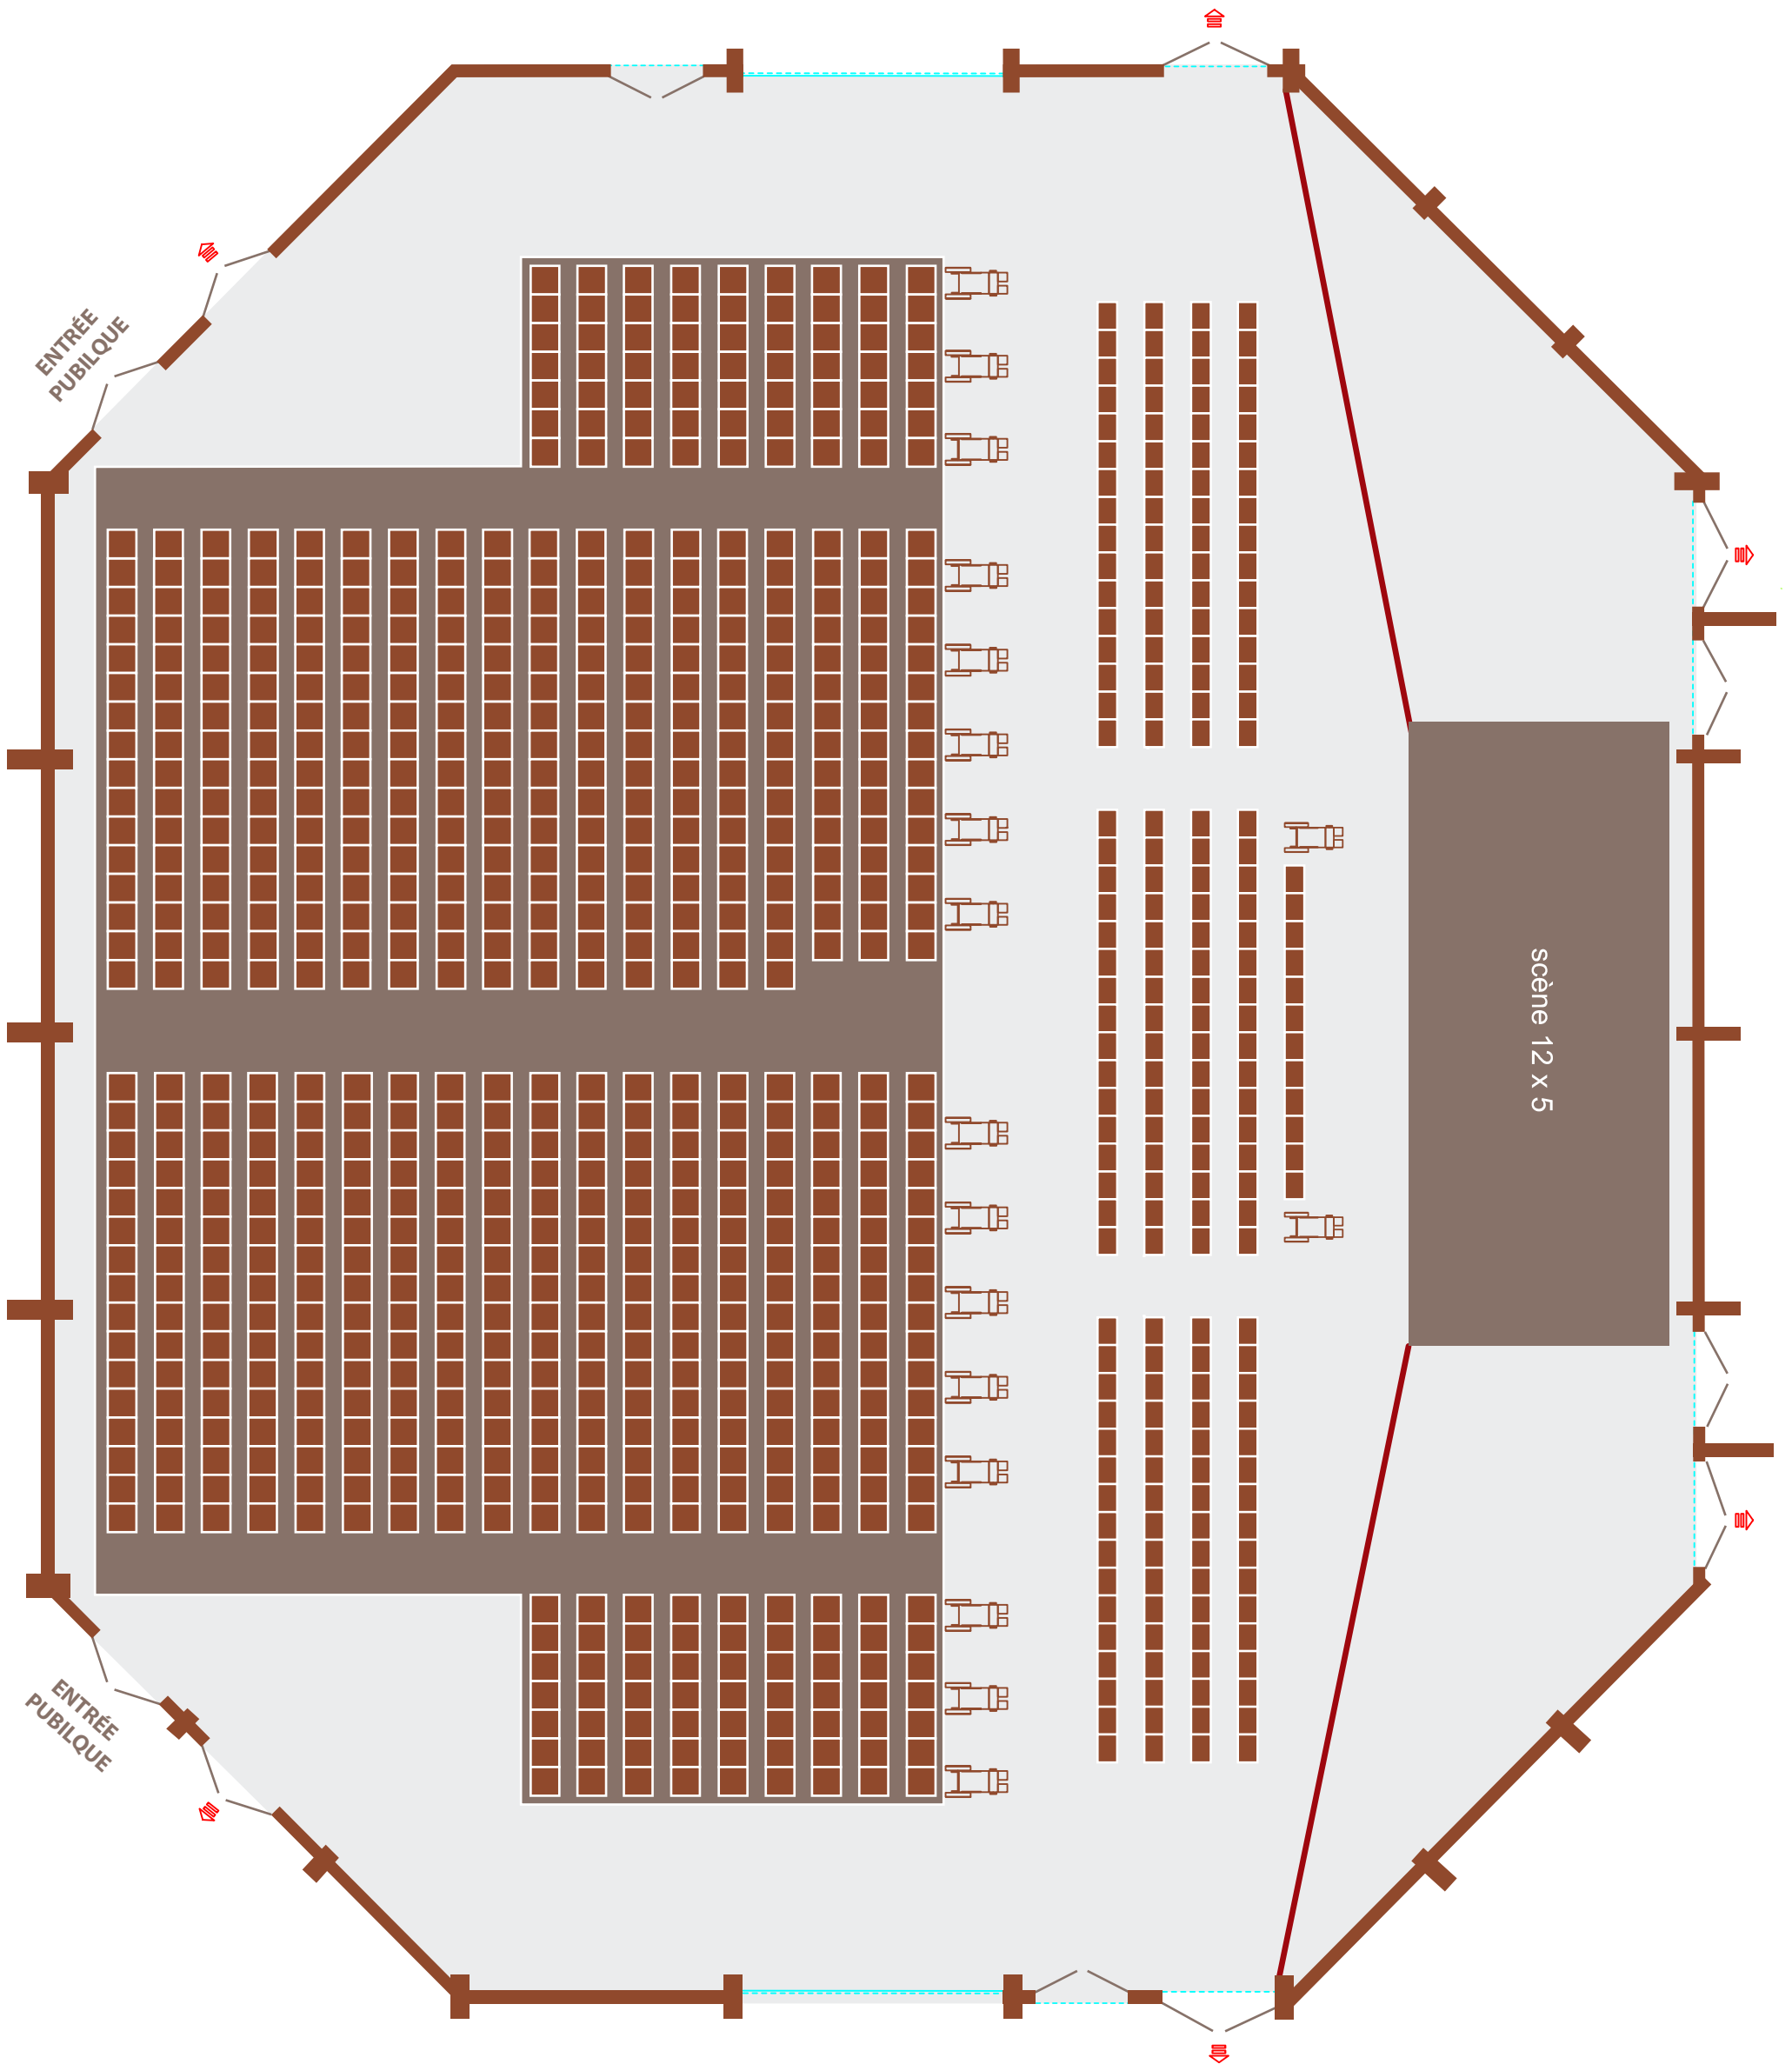

Auditorium 900 Places

- SORTIE DE SECOUR
- RÉGIE LUMIÈRE
- PLACE EN MOBILITÉ RÉDUITE (PMR)
- RIDEAU DE SCÈNE
- TABLE