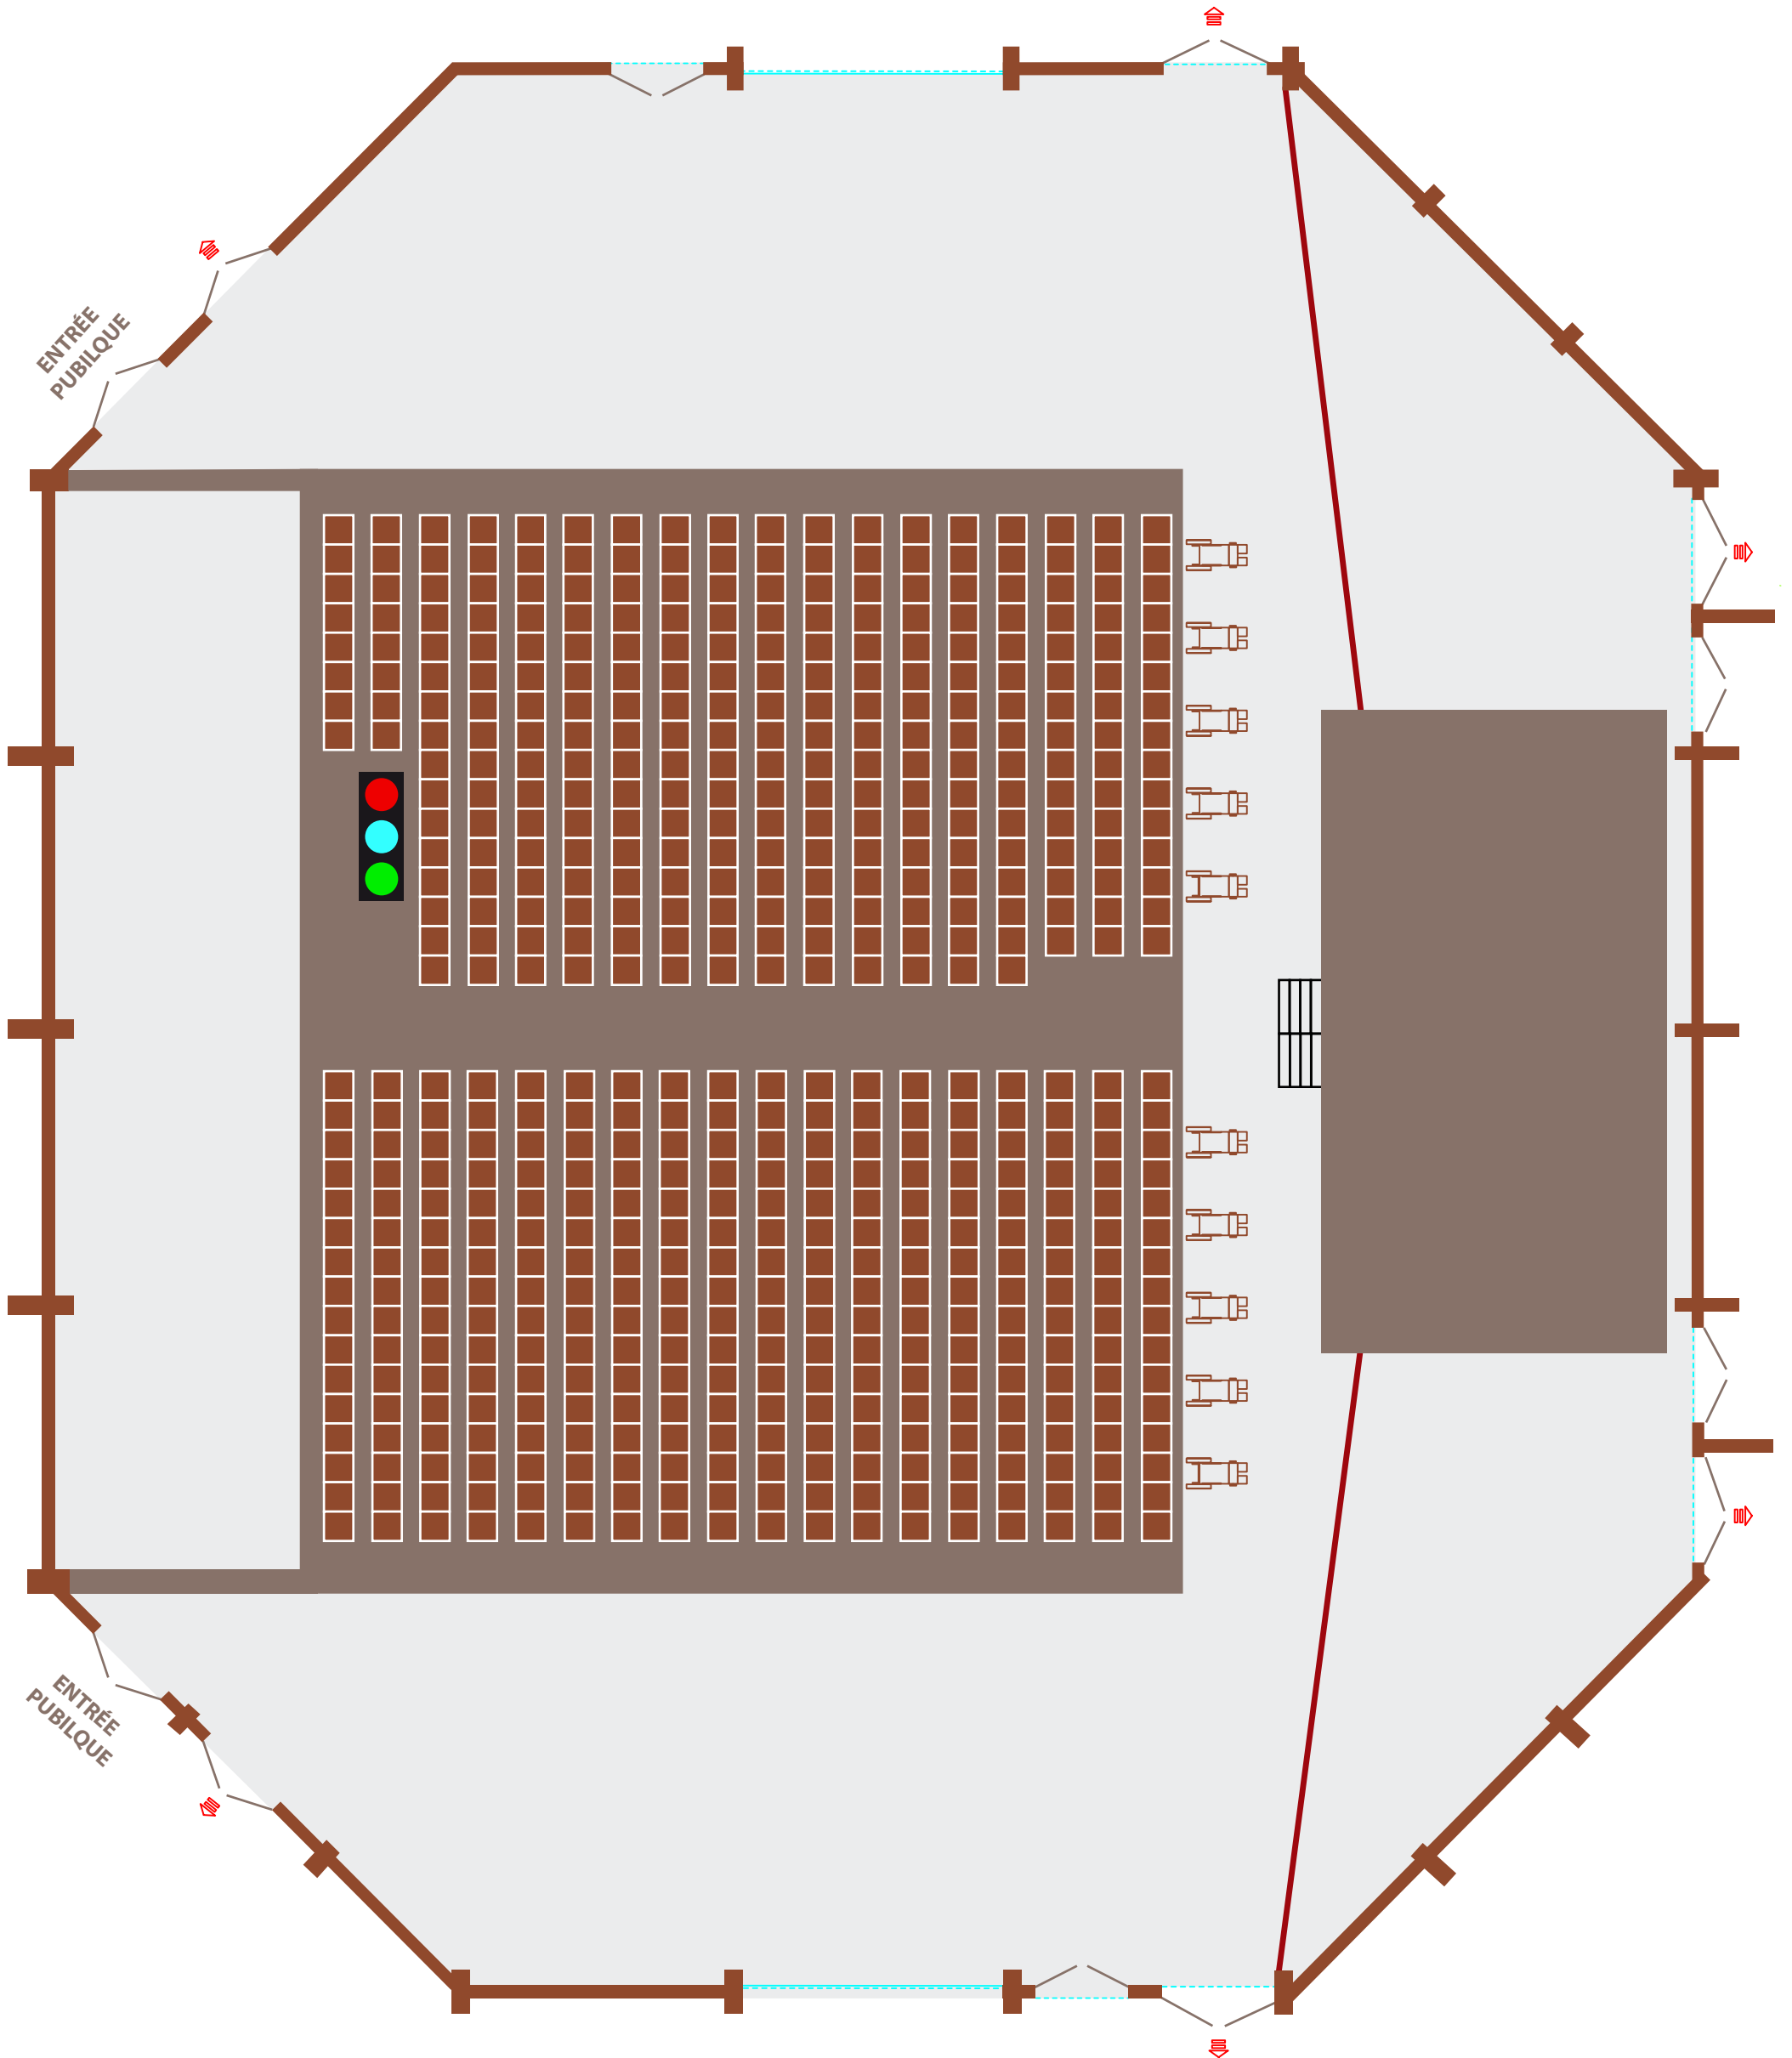

Auditorium 537 Places

- SORTIE DE SECOUR
- RÉGIE LUMIÈRE
- PLACE EN MOBILITÉ RÉDUITE (PMR)
- RIDEAU DE SCÈNE
- TABLE