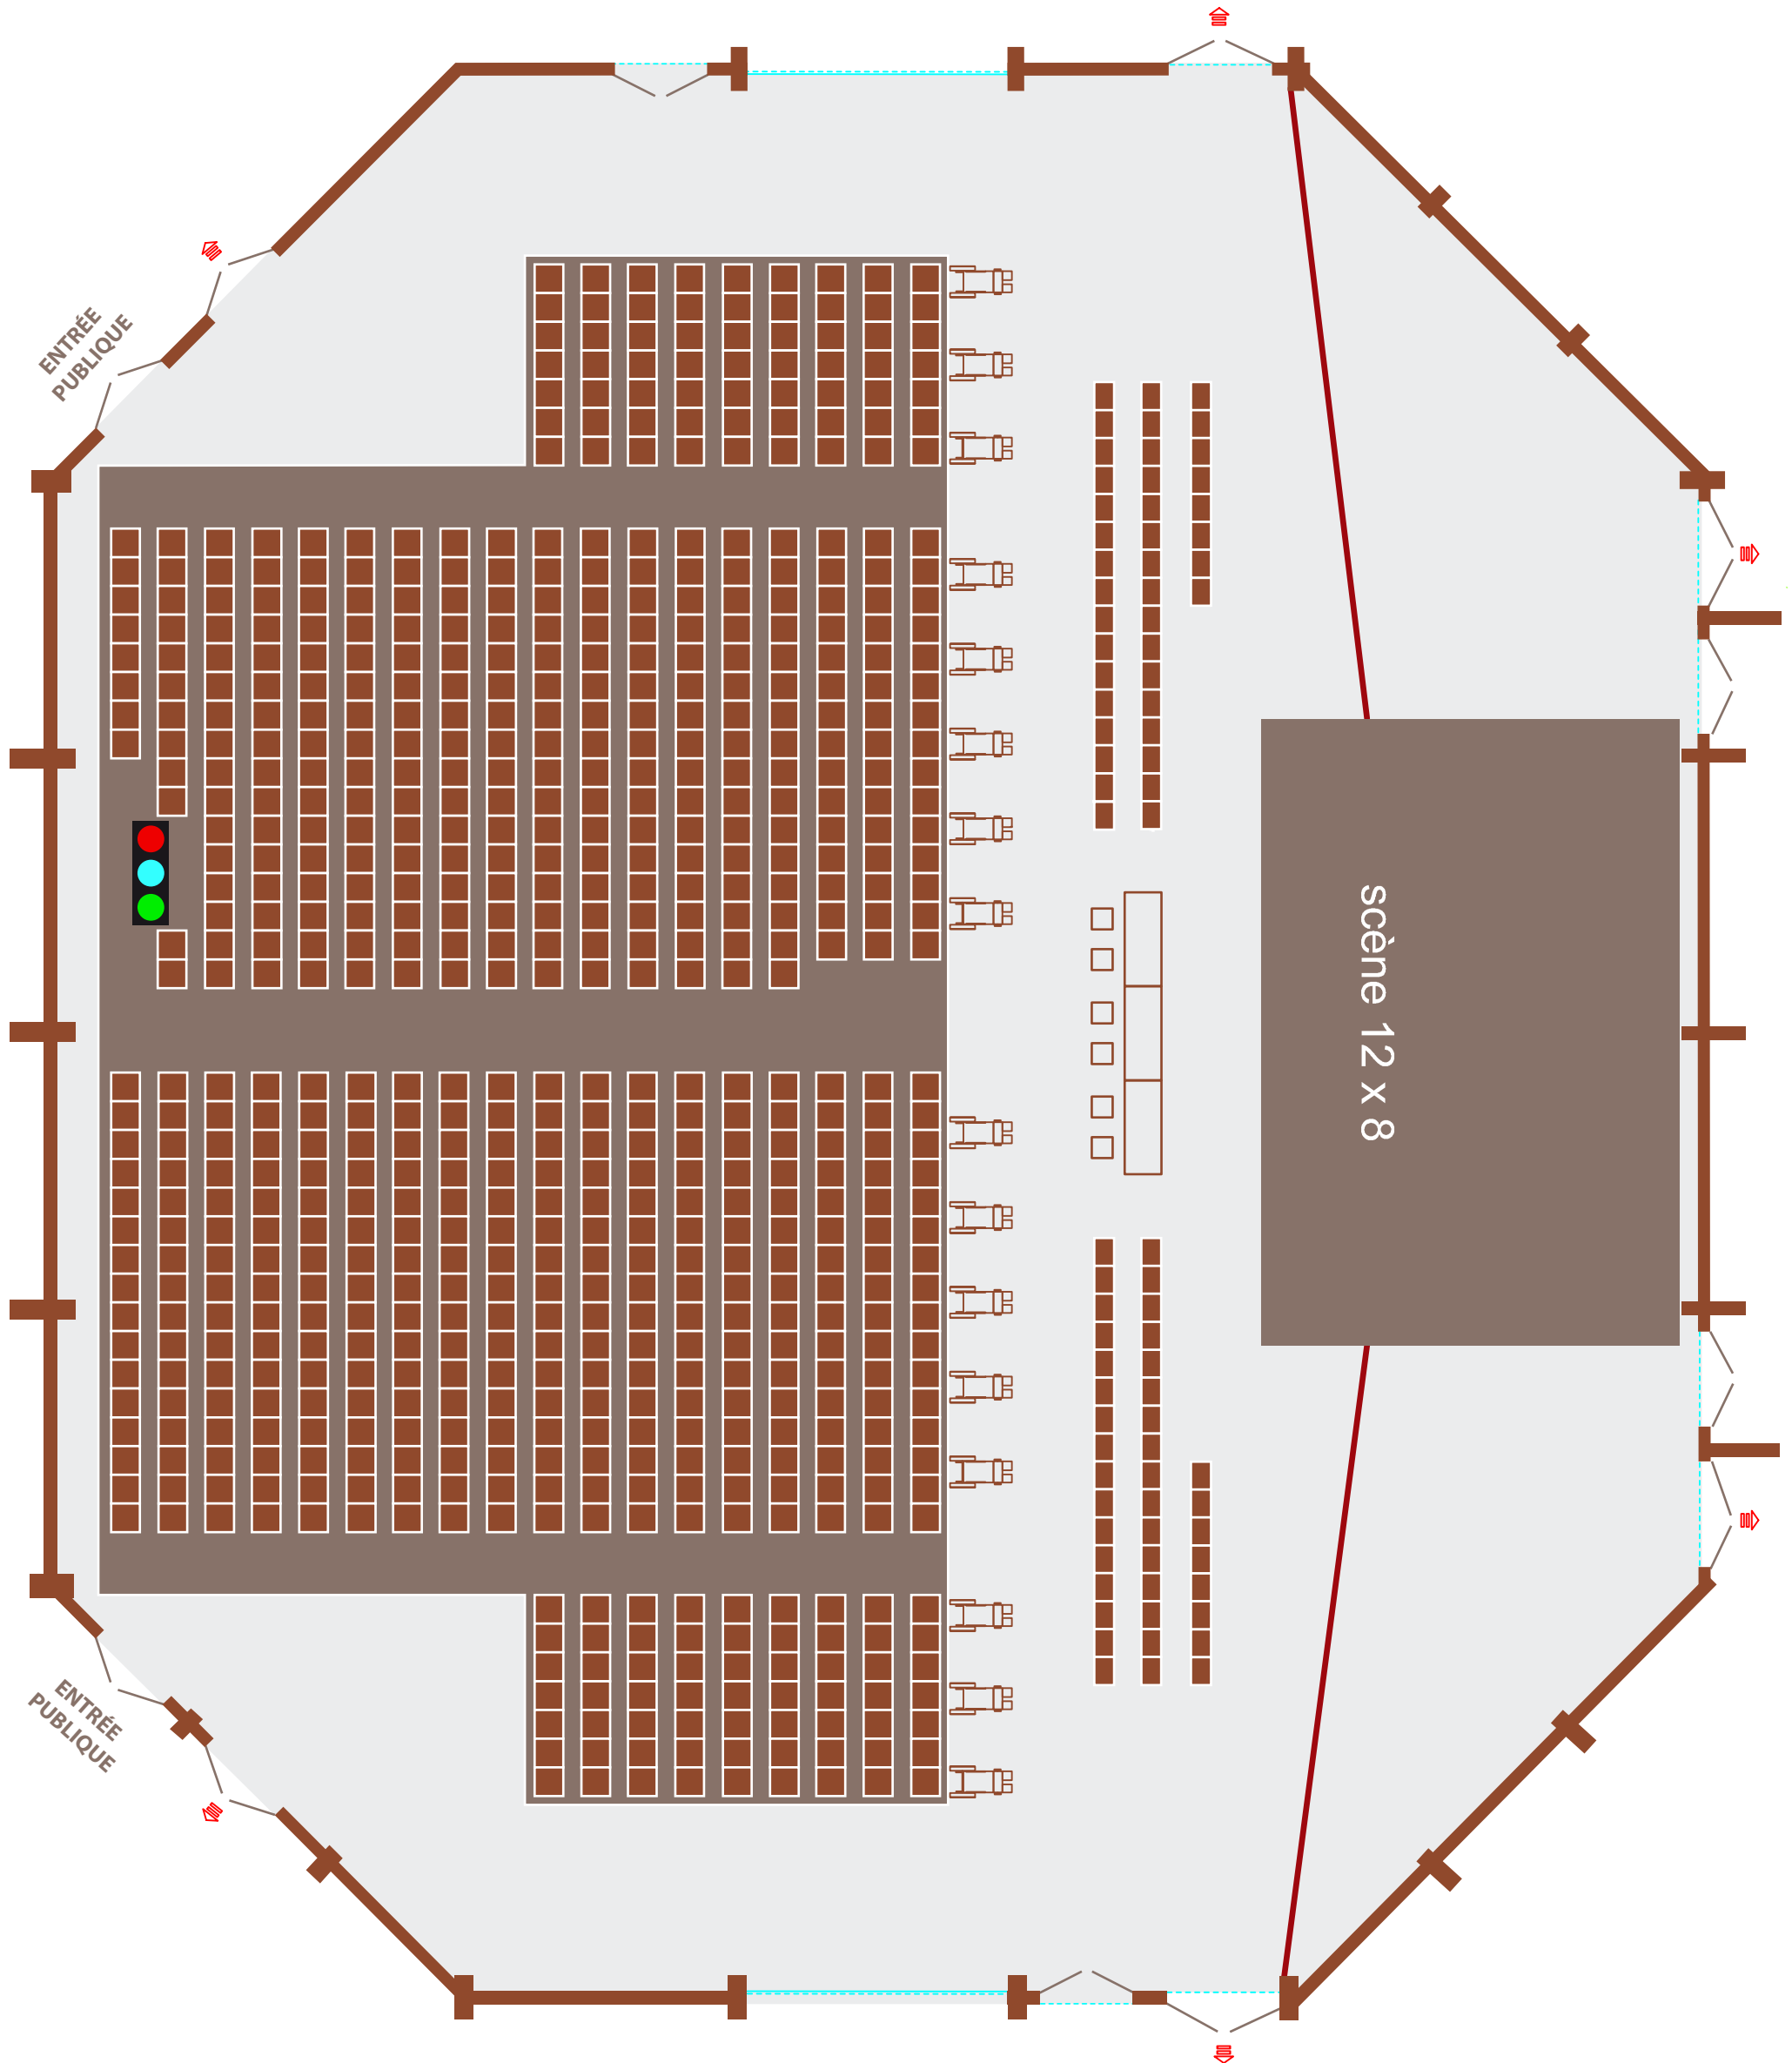

Only the main stand can be arranged in three different ways:

- opened out 50% for 275 seats including 10 PMR
- opened out 75% for 403 seats including 10 PMR
- opened out 100% for 555 seats including 10 PMR

It can be supplemented by two side stands each with 61 seats and by chairs on the floor to seat a total of 1,000 people.

Examples of available layouts:

- The main stand opened out 50% for 275 seats including 10 PMR with the two side stands each with 61 seats to give a total of 397 seats
- The main stand opened out 75% for 403 seats including 10 PMR with the two side stands for a total of 525 including 16 PMR
- The main stand opened out 100% with the two side stands for 687 seats including 16 PMR supplemented with chairs on the floor for a total of 1,000 seats

The stand can also be completely opened out (3.50 m floor footing). The auditorium can therefore be used as an exhibition area for trade fairs or as a room with a flat floor for a dinner show.

Auditorium 537 Places

-  SORTIE DE SECOURS
-  RÉGIE LUMIÈRE
-  PLACE EN MOBILITÉ RÉDUITE (PMR)
-  RIDEAU DE SCÈNE
-  TABLE

Auditorium 737 Places

-  SORTIE DE SECOURS
-  RÉGIE LUMIÈRE
-  PLACE EN MOBILITÉ RÉDUITE (PMR)
-  RIDEAU DE SCÈNE
-  TABLE