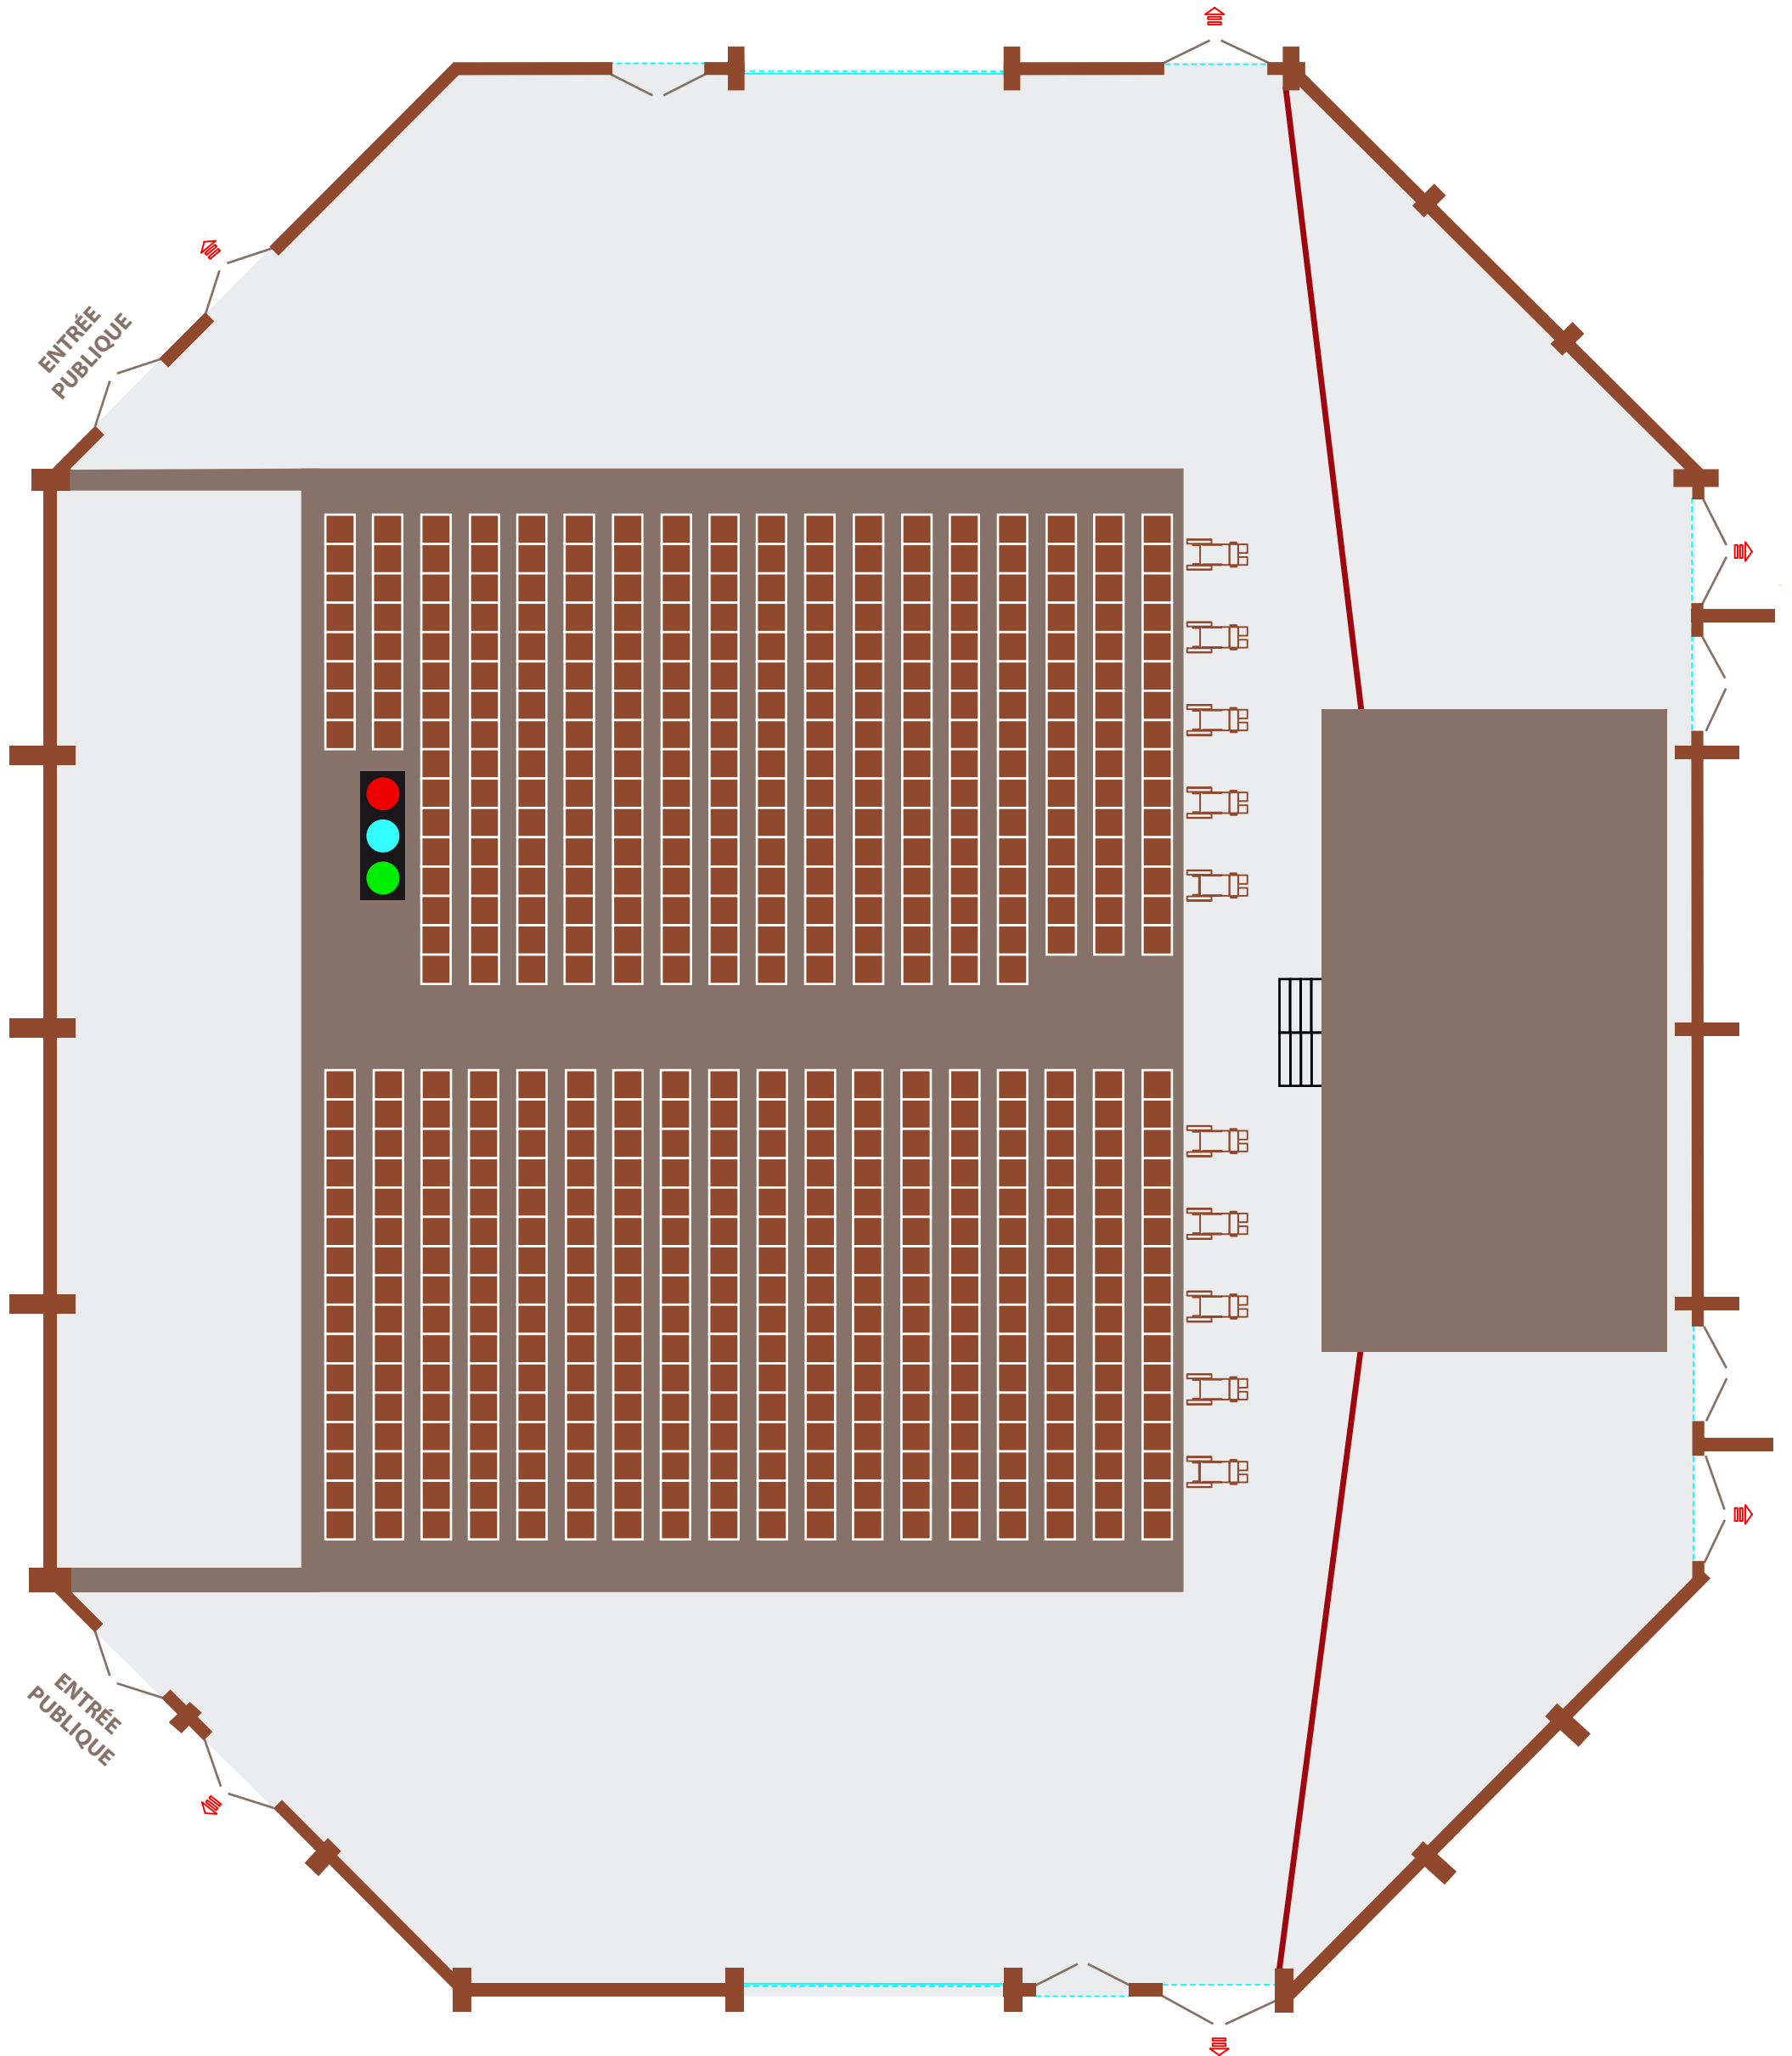

Auditorium 537 Places

- SORTIE DE SECOURS
- RÉGIE LUMIÈRE
- PLACE EN MOBILITÉ RÉDUITE (PMR)
- RIDEAU DE SCÈNE
- TABLE