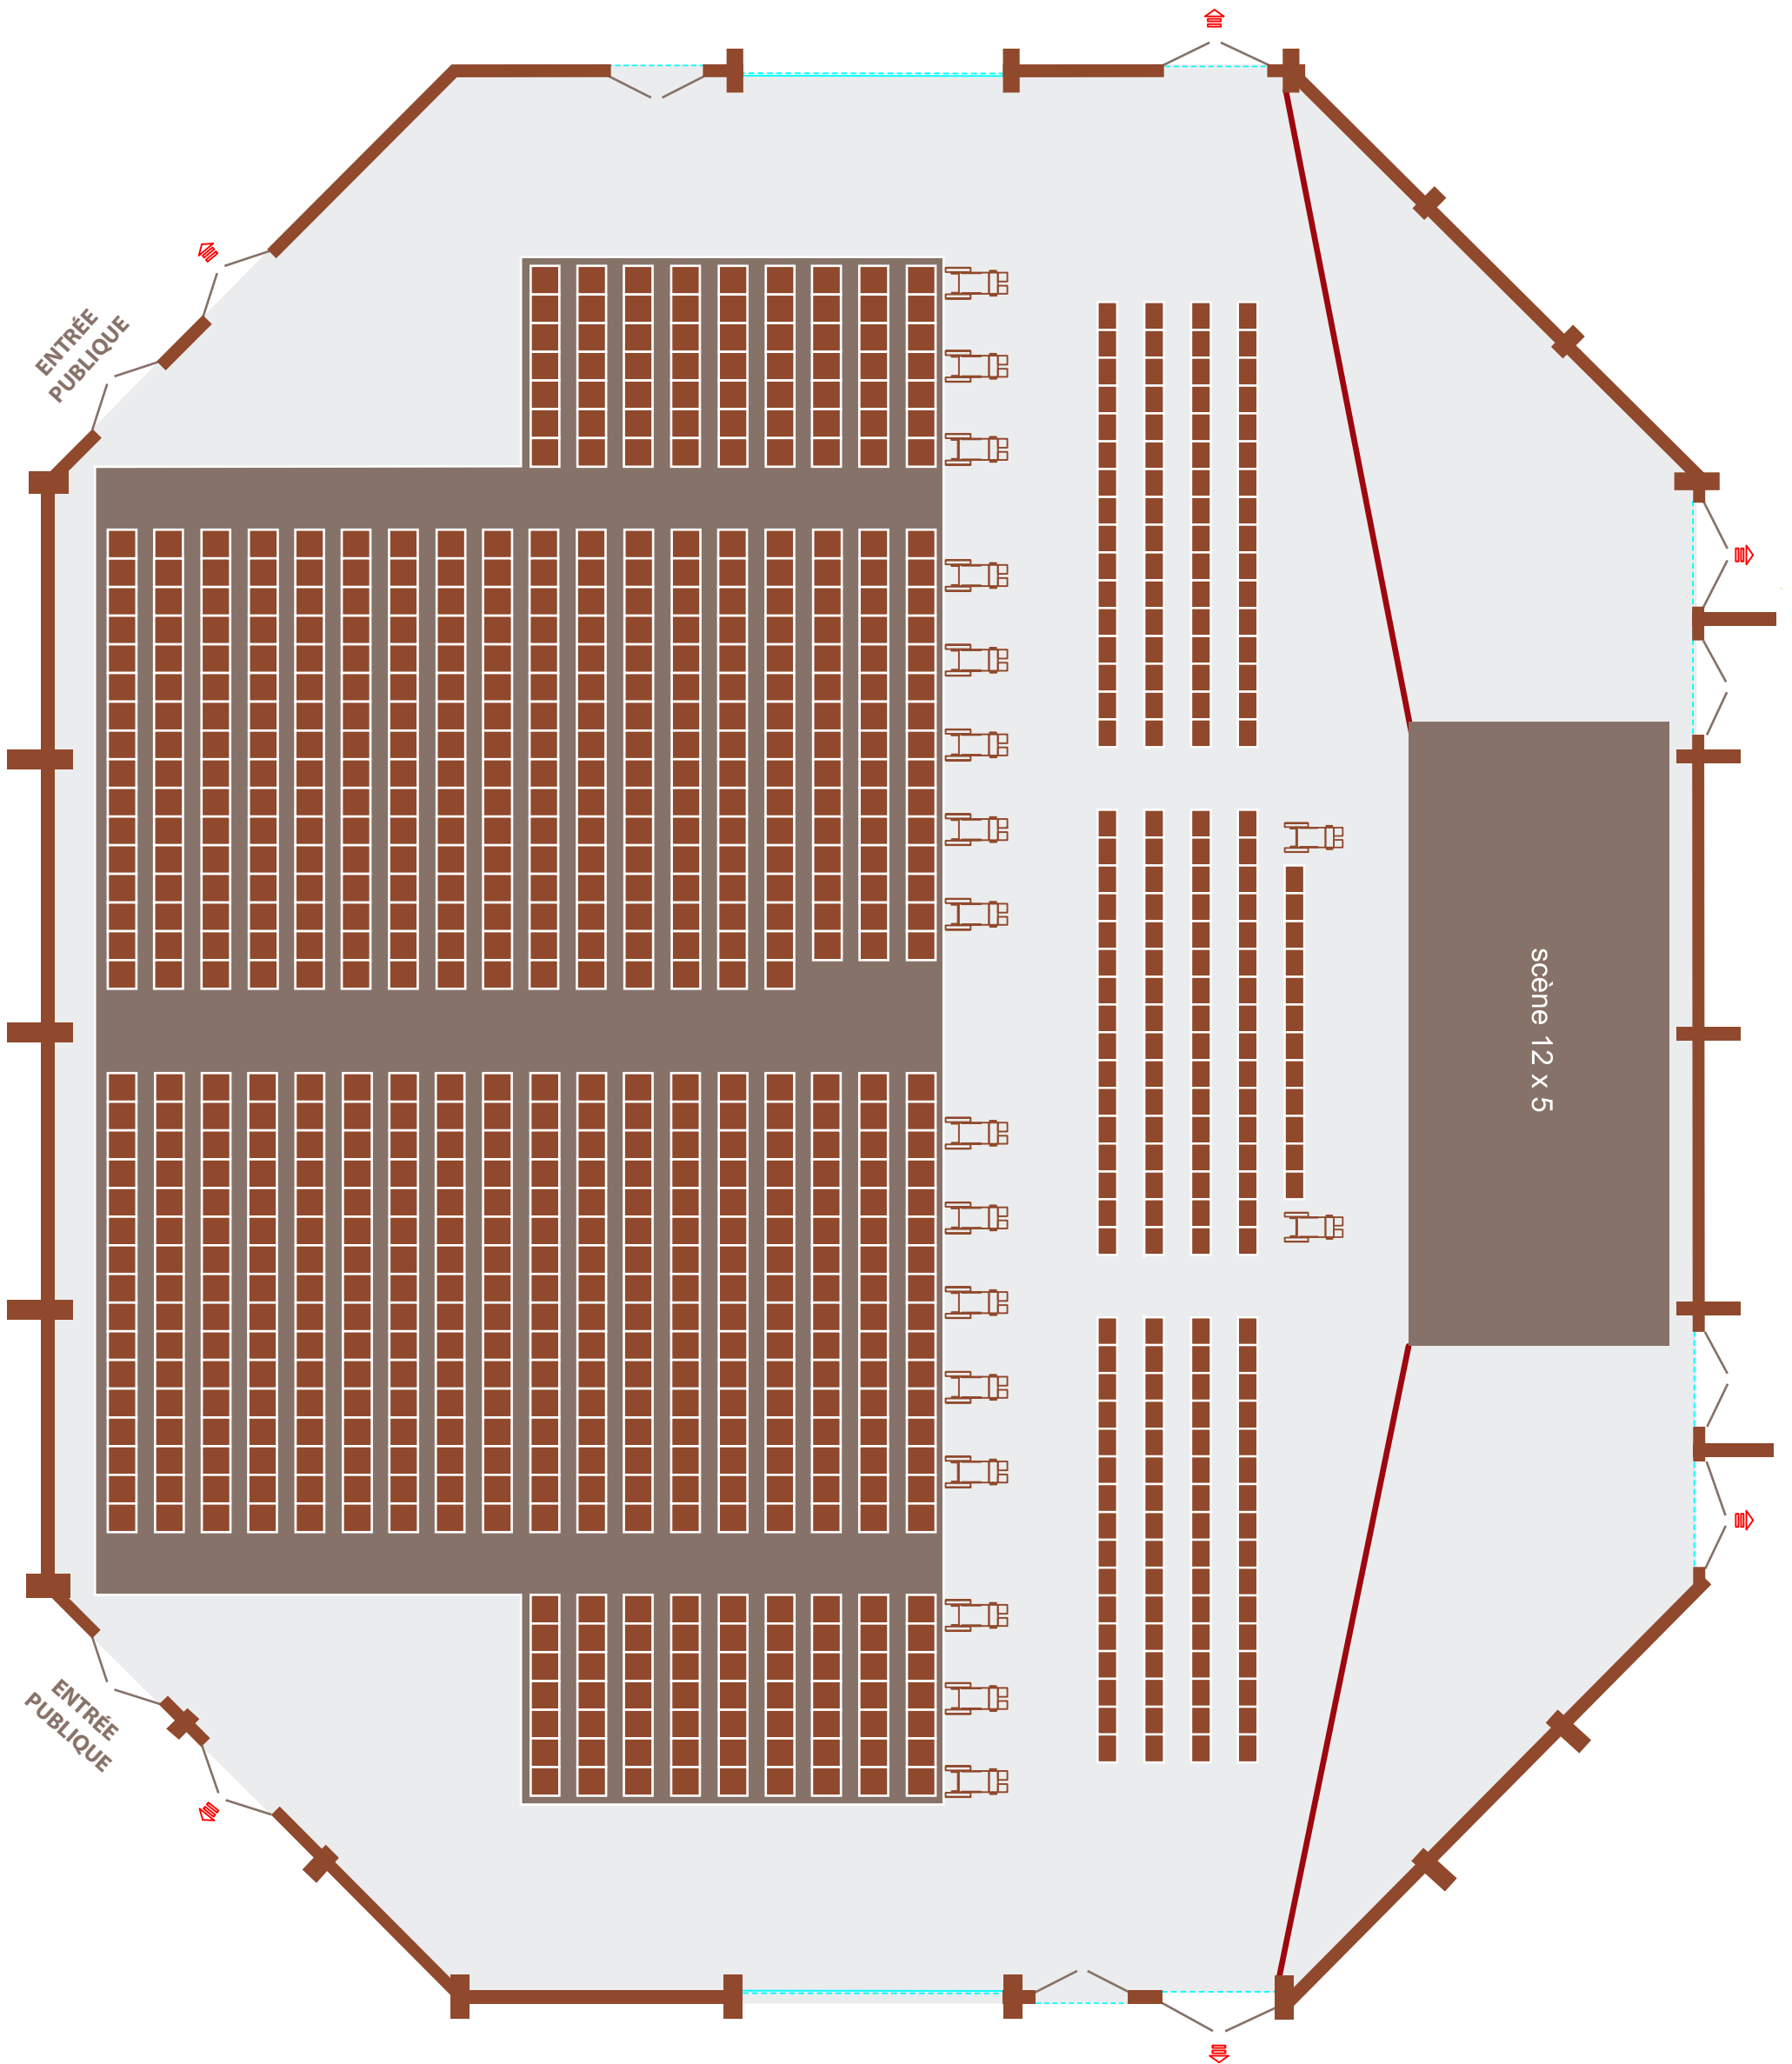

Auditorium 900 Places

- SORTIE DE SECOURS
- RÉGIE LUMIÈRE
- PLACE EN MOBILITÉ RÉDUITE (PMR)
- RIDEAU DE SCÈNE
- TABLE